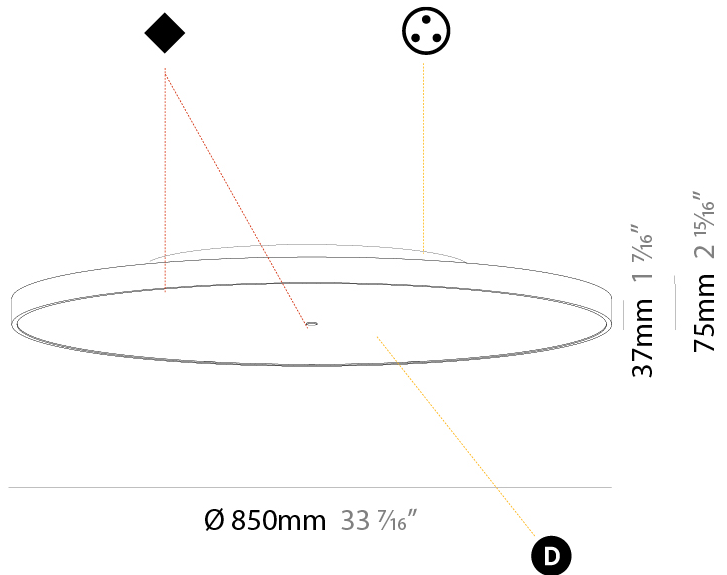

GENERAL

Series: Sign Diva
Subseries: Sign Diva
Partner: Prolicht
Division: Architectural
Installation: Surface
Product Type: Ceiling Surface
Mounting Location: Ceiling
Light Distribution: Direct / Indirect

PHYSICAL

Shape: Round
Diameter (mm): 850
Diameter (in): 33 7/16
Height (mm): 75
Height (in): 2 15/16
Weight (kg): 12.906
Weight (lbs): 28.453
Diffuser: Direct - PMMA - Opal/Micro-Prism/Sparkling Secret/Vintage Industrial with Shine Ring / Indirect - White/Yellow/Orange/Red/Blue/Green
Fixture Finish: SSR / BKV / CWI / CRY / HAB / UFT / ITA / RUA / FTG / MYG / LOD / PUS / FRO / FUP / KIA / POP / BLS / SPG / MEY / GOH / CHC / COM / ABZ / JAG / OBR / MOS / ROR
Fixture Material: PMMA / Extruded Aluminum / Steel

ELECTRICAL

Lamp Type: LED (Zhaga Standard)
Input Wattage (W): 96.8
Total Output Wattage (W): 76.8
Dimming: Tri-Mode (Non-Dimming and Phase Dimming (120Vac only) and 0-10V Dimming)
Driver Included: Yes
Driver Location: Integrated
Driver Type: Constant Current - Universal
Driver Class: Class 2
Input Voltage (V): 120 - 277
Constant Current (MA): 600

LED

Color Temperature (*K): 3000 / 3500 / 4000
Max. Delivered Lumen (lm): 11160 / 11388 / 11620
CRI: >90 CRI
Lamp Life (hrs): 50000

OPTICAL

RATINGS AND CERTIFICATIONS

Certified By: Certified for North American Standards
IP rating: IP20