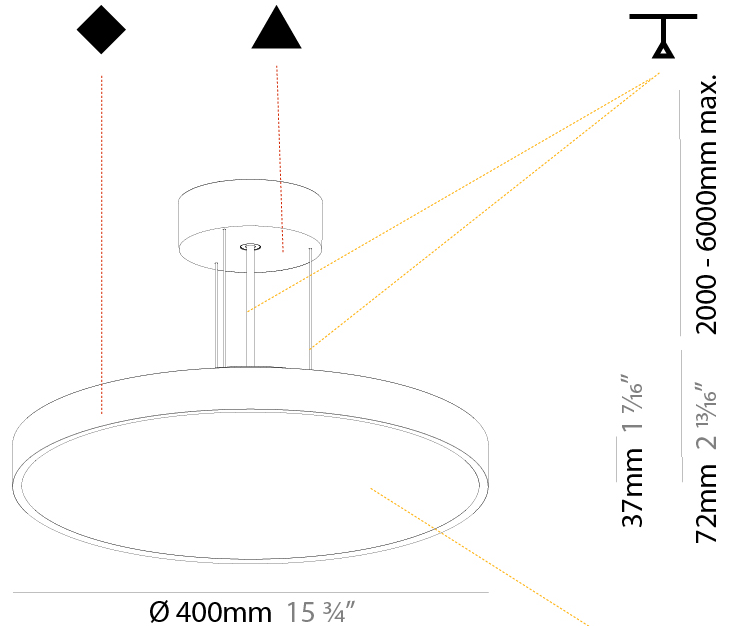

GENERAL

Series: Sign Diva
Subseries: Sign Diva
Partner: Prolicht
Division: Architectural
Installation: Suspension
Product Type: Pendant
Mounting Location: Ceiling
Light Distribution: Direct

PHYSICAL

Shape: Round
Diameter (mm): 400
Diameter (in): 15 3/4
Height (mm): 72
Height (in): 2 13/16
Max. Overall Height (mm): 2072
Max. Overall Height (in): 81 3/16
Weight (kg): 2.972
Weight (lbs): 6.55

Diffuser: [PMMA - Opal / Micro-Prism / Sparkling Secret / Vintage Industrial with Shine Ring](#)
Fixture Finish: [SSR / BKV / CWI / CRY / HAB / UFT / ITA / RUA / FTG / MYG / LOD / PUS / FRO / FUP / KIA / POP / BLS / SPG / MEY / GOH / CHC / COM / ABZ / JAG / OBR / MOS / ROR](#)
Fixture Material: [PMMA / Extruded Aluminum / Steel](#)
Cable Details: [2000mm or 6000mm Transparent Cable](#)

ELECTRICAL

Lamp Type: LED (Zhaga Standard)
Input Wattage (W): 19.8
Total Output Wattage (W): 16
Dimming: [Tri-Mode (Non-Dimming and Phase Dimming (120Vac only) and 0-10V Dimming)](#)
Driver Included: Yes
Driver Location: Integrated
Driver Type: Constant Current - Universal
Driver Class: Class 2
Input Voltage (V): 120 - 277
Constant Current (MA): 500

LED

Color Temperature (°K): [2700 / 3000 / 3500 / 4000](#)
Max. Delivered Lumen (lm): [1160 / 1733 / 1741 / 1776](#)
CRI: >90 CRI
Lamp Life (hrs): 50000

OPTICAL

RATINGS AND CERTIFICATIONS

Certified By: Certified for North American Standards
IP rating: IP20